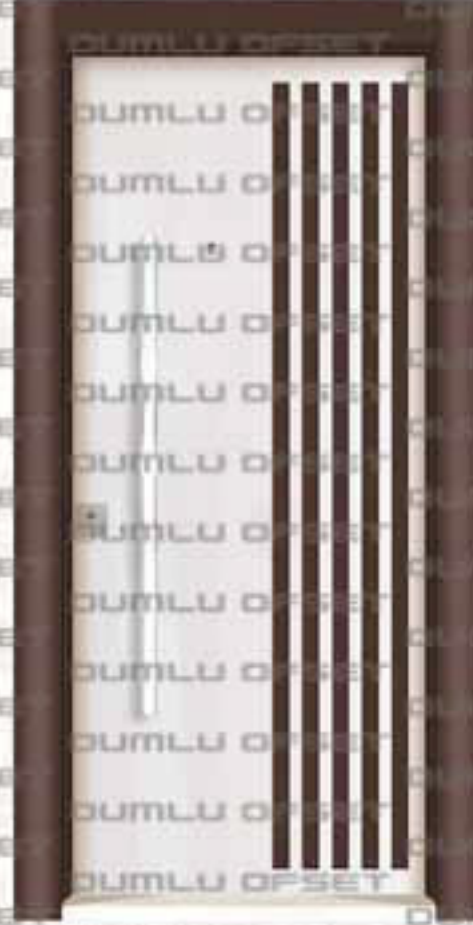

K 018

Lüks Kabartma
PVC
Luxury Embossed
PVC